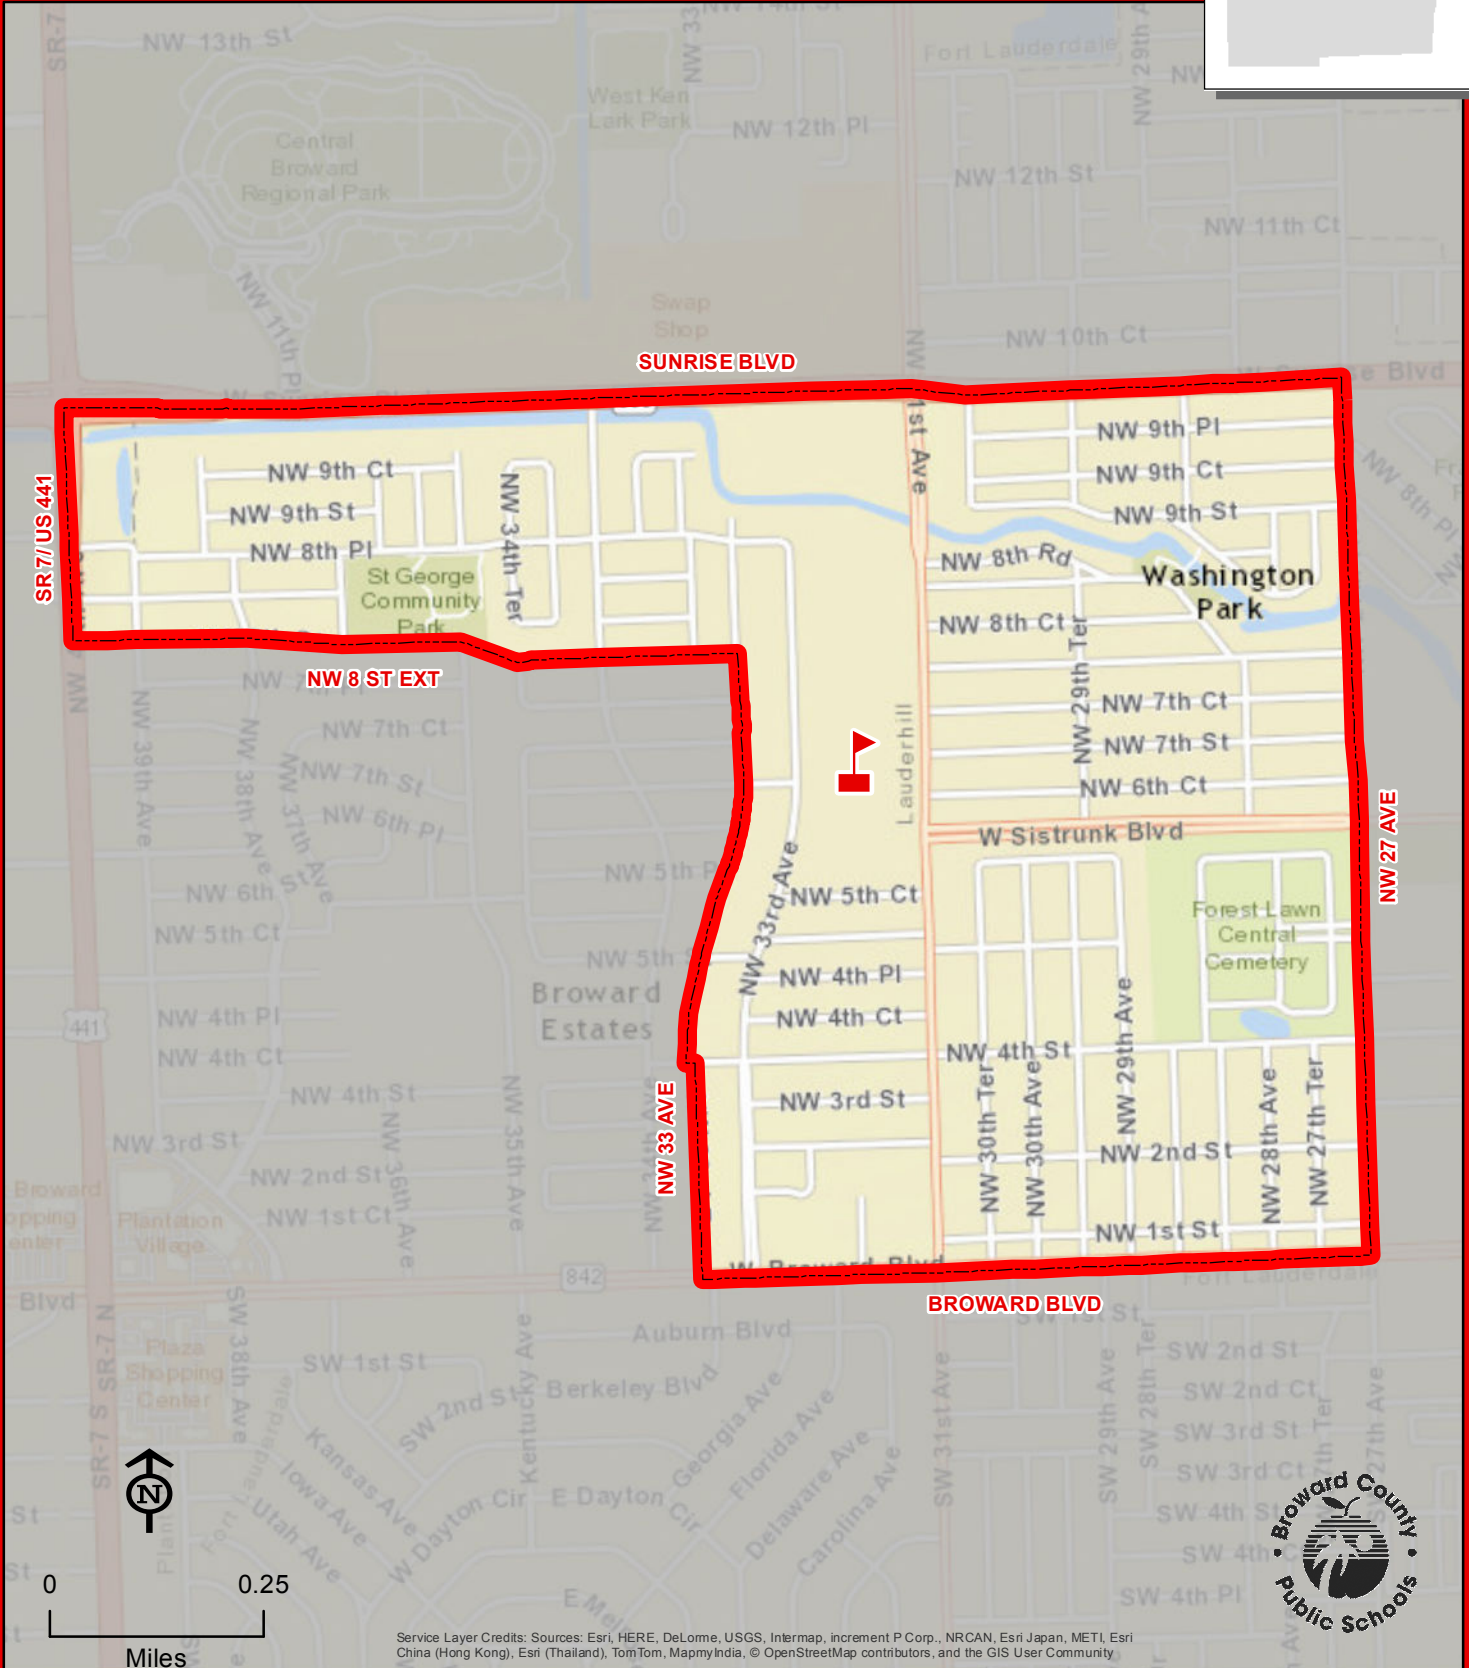

DR. MARTIN LUTHER KING, JR.

MONTESSORI ACADEMY

591 NW 31 AVENUE
LAUDERHILL, FLORIDA 33311
754-322-6550

Magnet School

DR. MARTIN LUTHER KING, JR. MONTESSORI ACADEMY

THIS MAP IS FOR CONCEPTUAL PURPOSES ONLY AND SHOULD NOT BE USED FOR LEGAL BOUNDARY DETERMINATIONS